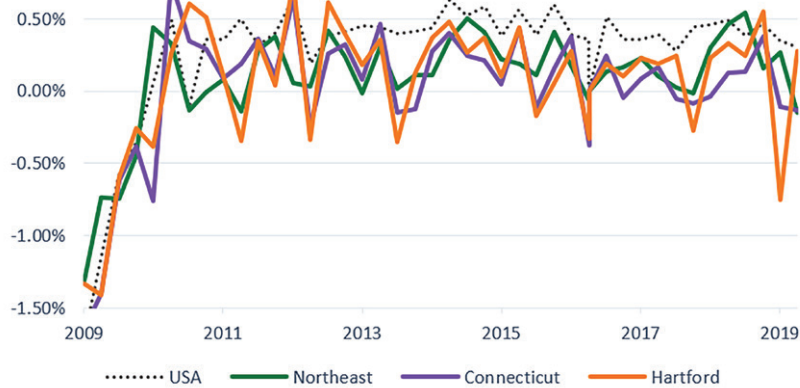

MONTHLY JOBS UPDATE

10-YEAR UNEMPLOYMENT RATE TREND

2009 - 2019 | Monthly, Seasonally Adjusted

1-YEAR UNEMPLOYMENT RATE TREND

2018 - 2019 | Monthly, Seasonally Adjusted

10-YEAR JOB CREATION RATE TREND

2009 - 2019 | Quarterly, Seasonally Adjusted

1-YEAR JOB CREATION RATE TREND

2018 - 2019 | Monthly, Seasonally Adjusted

Source: Bureau of Labor Statistics (BLS), October 2019

Note: BLS releases Local Area Unemployment Statistics for regions like MetroHartford with a one-month delay. We display the most current data as it gets released by BLS.