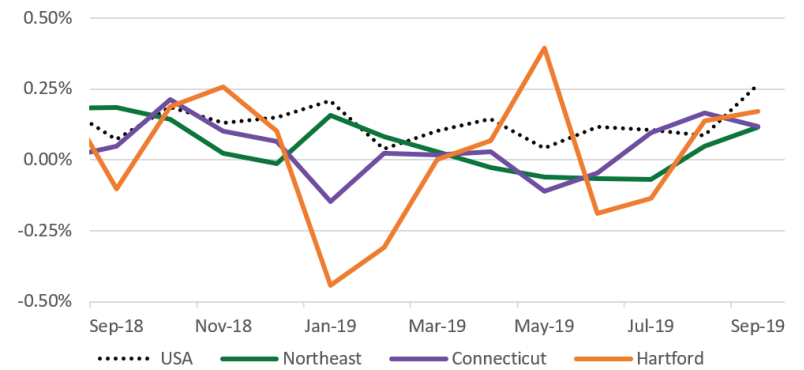

1-YEAR JOB CREATION RATE TREND

2018 - 2019 | Monthly, Seasonally Adjusted

Source: Bureau of Labor Statistics (BLS), October 2019

Note: BLS releases Local Area Unemployment Statistics for regions like MetroHartford with a one-month delay. We display the most current data as it gets released by BLS.