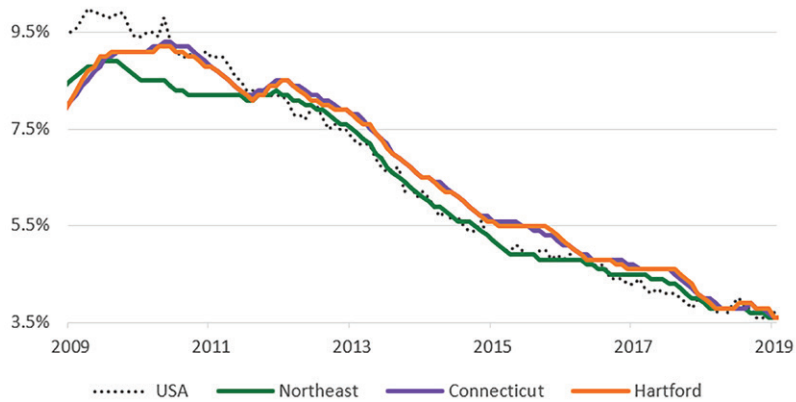

MONTHLY JOBS UPDATE

10-YEAR UNEMPLOYMENT RATE TREND

2009 - 2019 | Monthly, Seasonally Adjusted

1-YEAR UNEMPLOYMENT RATE TREND

2018 - 2019 | Monthly, Seasonally Adjusted

10-YEAR JOB CREATION RATE TREND

2009 - 2019 | Quarterly, Seasonally Adjusted

1-YEAR JOB CREATION RATE TREND

2018 - 2019 | Monthly, Seasonally Adjusted

Source: Bureau of Labor Statistics (BLS), October 2019

Note: BLS releases Local Area Unemployment Statistics for regions like MetroHartford with a one-month delay. We display the most current data as it gets released by BLS.