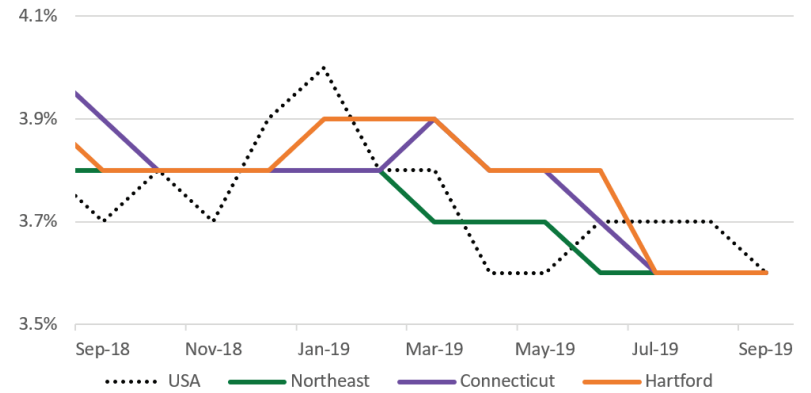

MONTHLY JOBS UPDATE

10-YEAR UNEMPLOYMENT RATE TREND

2009 - 2019 | Monthly, Seasonally Adjusted

1-YEAR UNEMPLOYMENT RATE TREND

2018 - 2019 | Monthly, Seasonally Adjusted

10-YEAR JOB CREATION RATE TREND

2009 - 2019 | Quarterly, Seasonally Adjusted

1-YEAR JOB CREATION RATE TREND

2018 - 2019 | Monthly, Seasonally Adjusted

Source: Bureau of Labor Statistics (BLS), October 2019

Note: BLS releases Local Area Unemployment Statistics for regions like MetroHartford with a one-month delay. We display the most current data as it gets released by BLS.